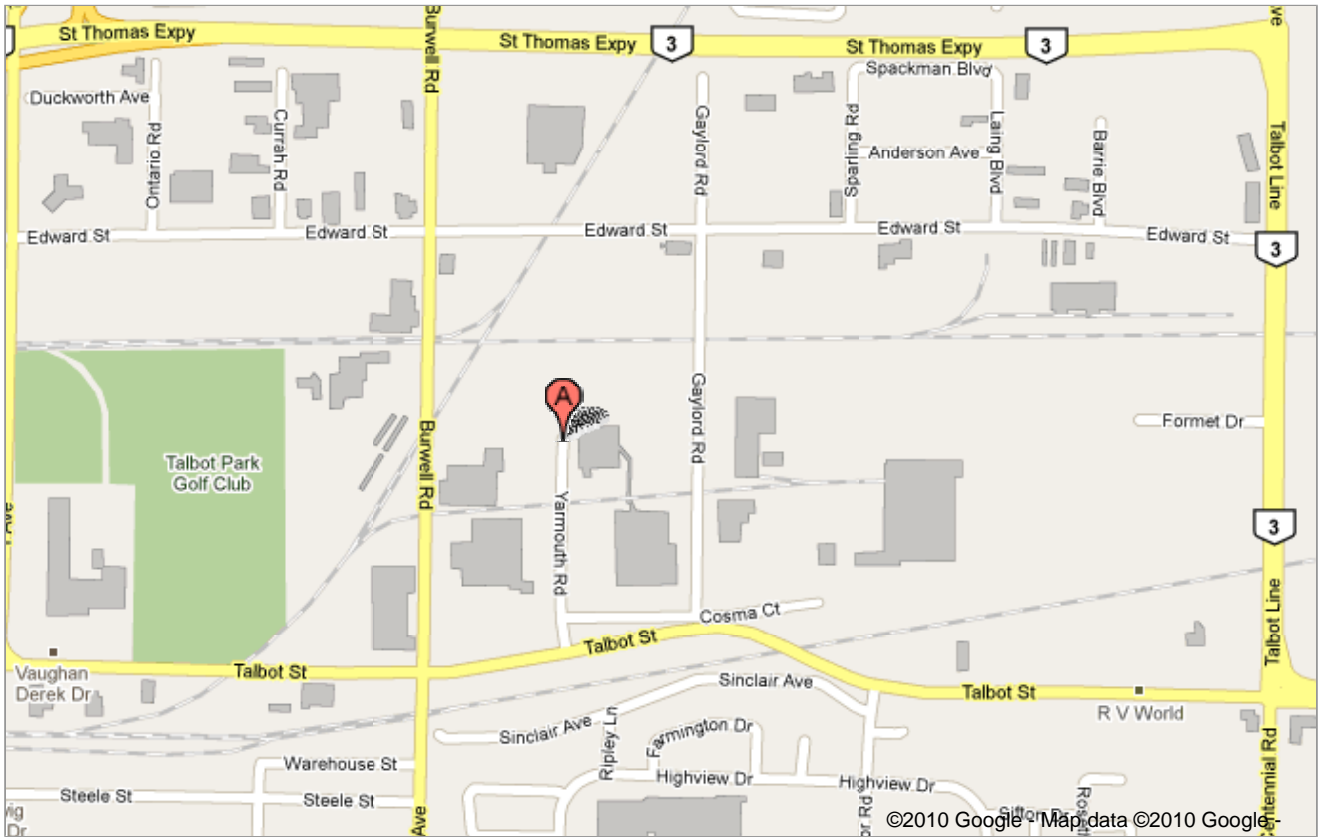

Address

To see all the details that are visible on the screen, use the "Print" link next to the map.

[Print](#) [Send](#) [Link](#)

Sorry! When printing directly from the browser your directions or map may not print correctly. For best results, try clicking the Printer-Friendly button.

 **45 Yarmouth Road**
Saint Thomas, ON N5P

Directions and maps are informational only. We make no warranties on the accuracy of their content, road conditions or route usability or expeditiousness. You assume all risk of use. MapQuest and its suppliers shall not be liable to you for any loss or delay resulting from your use of MapQuest.