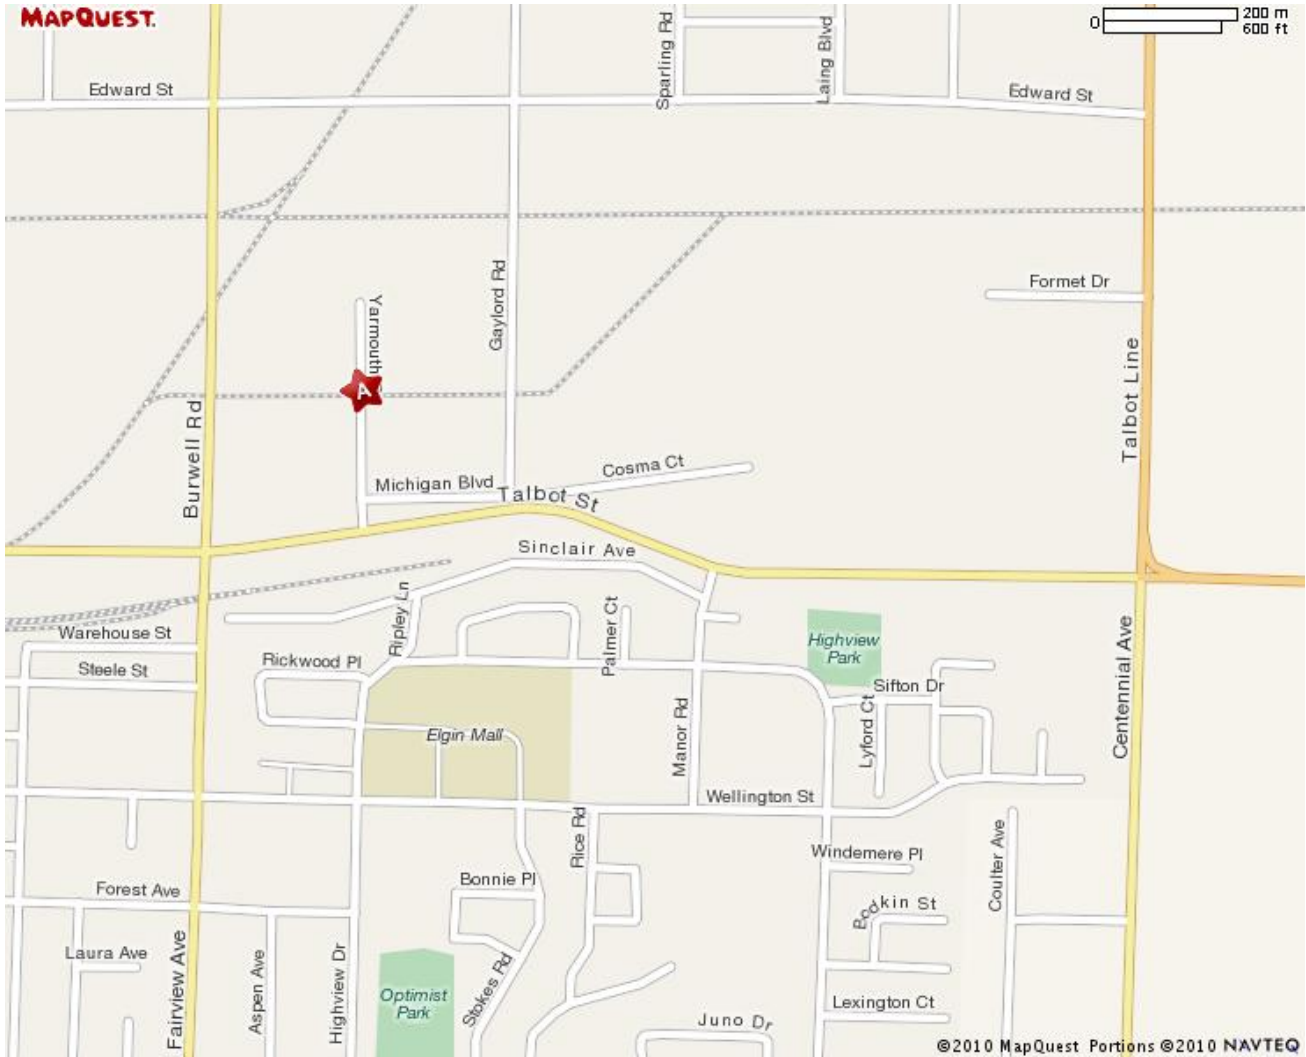

Address

To see all the details that are visible on the screen, use the "Print" link next to the map.

[Print](#) [Send](#) [Link](#)

Sorry! When printing directly from the browser your directions or map may not print correctly. For best results, try clicking the Printer-Friendly button.

 **45 Yarmouth Road**
Saint Thomas, ON N5P

Directions and maps are informational only. We make no warranties on the accuracy of their content, road conditions or route usability or expeditiousness. You assume all risk of use. MapQuest and its suppliers shall not be liable to you for any loss or delay resulting from your use of MapQuest.